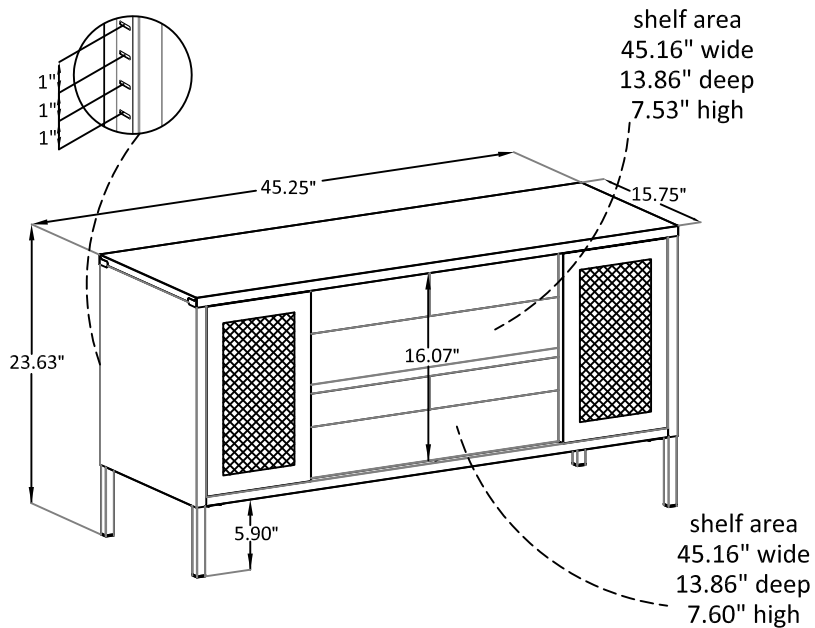

# 50" TV Stand

3330XXXCOM

Overall Product Size:  
45.25"W x 15.75"D x 23.62"H

Total Storage: 5.45 cubic feet 115cm W x 40cm D x 60cm H

Maximum Weight Capacities  
Unit Weight: 39.60 lbs (18 kg)