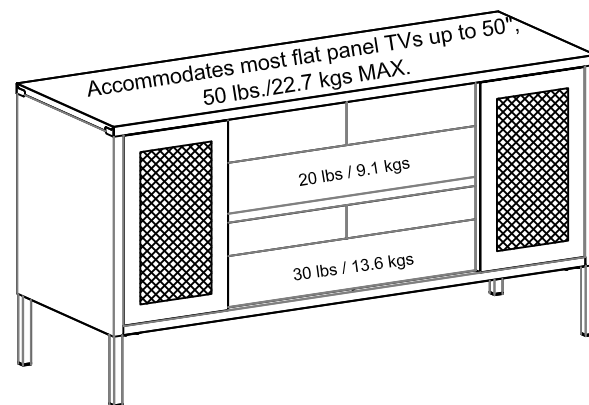

# 50" TV Stand

3330XXXCOM

Overall Product Size:  
45.25"W x 15.75"D x 23.62"H

Total Storage: 5.45 cubic feet 115cm W x 40cm D x 60cm H

Maximum Weight Capacities  
Unit Weight: 39.60 lbs (18 kg)