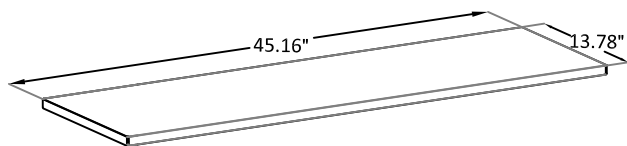

# 50" TV Stand

3330XXXCOM

Overall Product Size:  
45.25"W x 15.75"D x 23.62"H

Total Storage: 5.45 cubic feet 115cm W x 40cm D x 60cm H

Maximum Weight Capacities  
Unit Weight: 39.60 lbs (18 kg)